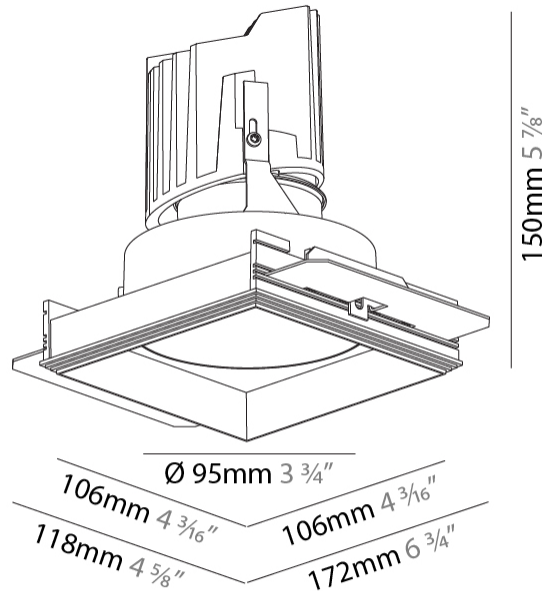

ELECTRICAL

Lamp Type: LED (Zhaga Standard)
Input Wattage (W): 16.5
Total Output Wattage (W): 14.7
Dimming: Dali Dimming
Driver Included: No
Driver Location: Recessed Housing
Driver Type: Constant Current - 120Vac
Driver Class: Class 2
Housing: See Components
Input Voltage (V): 120
Constant Current (MA): 350

LED

Number of LEDs: 1
Color Temperature (°K): Warm Dim
Max. Delivered Lumen (lm): 770
Nominal Lumen (lm): 1140
CRI: >90 CRI
Lamp Life (hrs): 50000
Upon Request: RGB-W Tunable White Special Color Temperature
Special LED

OPTICAL

Reflector: 20 / 40 / 60
Upon Request: Special Beam Angles

RATINGS AND CERTIFICATIONS

Zaneen Group, Inc. 1600 988 3382, F 416-247-9319, www.zaneen.com

Certified By: Certified for North American Standards
In a constant effort to supply the best product, we reserve the right to change specifications or materials without notice. The most recent specification sheets are found at zaneen.com