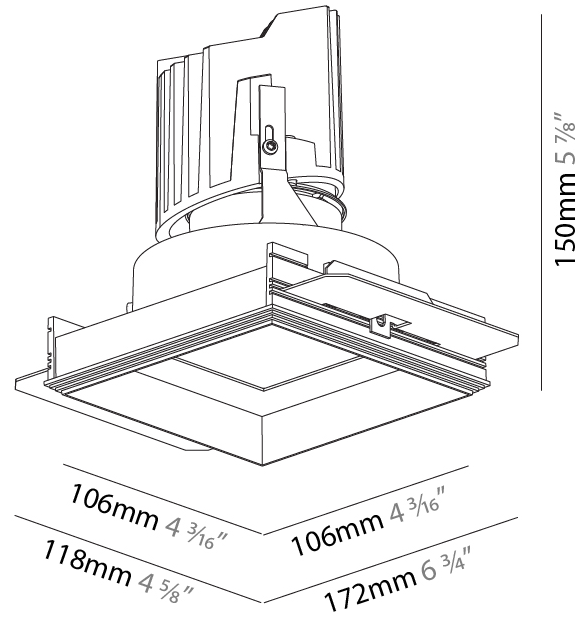

PHYSICAL

Shape: Square
Length (mm): 106
Length (in): 4 3/16
Width (mm): 106
Width (in): 4 3/16
Height (mm): 150
Height (in): 5 7/8
Ceiling Thickness (mm): 10 / 12.5 / 15 / 25
Ceiling Thickness (in): 3/8 or 1/2 or 9/16 or 1
Min. Recessing Depth (mm): 170
Min. Recessing Depth (in): 6 11/16
Light Distribution: Downlight
Weight (kg): 0.769
Weight (lbs): 1.69
Fixture Finish: SSR / BKV / CWI / CRY / HAB / LAG / UFT / ITA / RUA / RUR / MIC / FTG / MYG / TWT / LOD / PUS / FRO / FUP / KIA / POP / BLS / SPG / MEY / GOH / GUM / CHC / COM / ABZ / JAG / OBR / MOS / ROR
Fixture Material: Aluminum Die Cast
Cut-out Measurements: 120mm / 4 3/4" x 120mm / 4 3/4"
Upon Request: Unique Ceiling Thickness

ELECTRICAL

Lamp Type: LED (Zhaga Standard)
Input Wattage (W): 16.5
Total Output Wattage (W): 14.7
Dimming: Dali Dimming
Driver Included: No
Driver Location: Recessed Housing
Driver Type: Constant Current - 120Vac
Driver Class: Class 2
Housing: See Components
Input Voltage (V): 120
Constant Current (MA): 350

LED

Number of LEDs: 1
Max. Delivered Lumen (lm): 770
Nominal Lumen (lm): 1140
CRI: >90 CRI
Lamp Life (hrs): 50000
Upon Request: RGB-W Tunable White Special Color Temperature Special LED

OPTICAL

Reflector: 20 / 40 / 60
Upon Request: Special Beam Angles

RATINGS AND CERTIFICATIONS

Certified By: Certified for North American Standards

IP rating: IP20
Zaneen Company Inc. © 2024, T 1800-388-3382, F 416-247-9319, www.zaneen.com